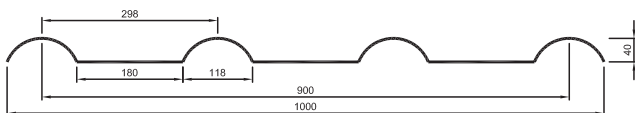

Ampelite fibreglass sheet profiles available.

These profiles cover current and superseded roofing used in Australia and New Zealand. Weights: 2400 to 4880 gsm.

41. OUTBACK

OTHER NAMES:	
COVER:	245
PITCH:	
WIDTH:	270
NOTES:	MANUFACTURER: STRATCO

42. PATIO DECK

OTHER NAMES:	
COVER:	292
PITCH:	
WIDTH:	325
NOTES:	

43. PRODEK

OTHER NAMES:	
COVER:	660
PITCH:	220
WIDTH:	740
NOTES:	

44. QUIKRIB 600

OTHER NAMES:	INTEGRITY 600
COVER:	600
PITCH:	298
WIDTH:	680
NOTES:	

45. QUICKRIB 900

OTHER NAMES:	INTEGRITY 900
COVER:	900
PITCH:	298
WIDTH:	1000
NOTES:	

46. RITE LITE

OTHER NAMES:	
COVER:	800
PITCH:	160
WIDTH:	810
NOTES:	PROPRIETARY ITEM

47. ROLLTOP RIDGE

OTHER NAMES:	
COVER:	345
PITCH:	
WIDTH:	
NOTES:	

48. SHED CITY 4-RIB

OTHER NAMES:	
COVER:	686
PITCH:	228
WIDTH:	740
NOTES:	

49. SOLASPAN

OTHER NAMES:	
COVER:	1000
PITCH:	250
WIDTH:	1065
NOTES:	

50. SPACEDEK

OTHER NAMES:	
COVER:	1000
PITCH:	250
WIDTH:	1065
NOTES:	

*Minimum order quantity may apply to certain profiles.