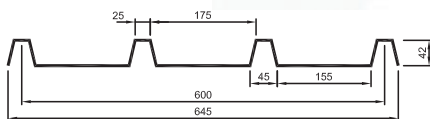

65. UNI DECK 600

OTHER NAMES:	
COVER:	600
PITCH:	200
WIDTH:	645
NOTES:	MANUFACTURER: ALDECK