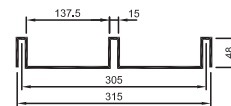

8. BROWNBUILT 305

OTHER NAMES:	DECKING 305 SNAPTITE 305 LONGLINE 305
COVER:	305
PITCH:	152.5
WIDTH:	315
NOTES: