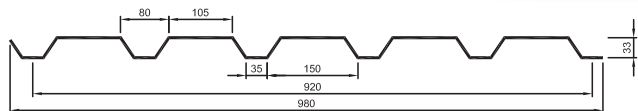

29. INVERTED BOX RIB

OTHER NAMES:	
COVER:	920
PITCH:	185
WIDTH:	980
NOTES:	

30. KINGSPAN KS 1000 RW

OTHER NAMES:	
COVER:	1000
PITCH:	330
WIDTH:	1070
NOTES: