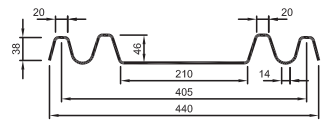

14. COMALCO DOUBLE RIB

OTHER NAMES:	ALCOA SPAN 4
COVER:	916
PITCH:	229
WIDTH:	981
NOTES: