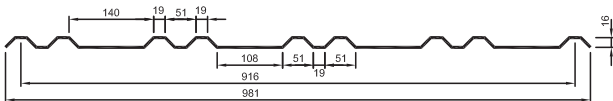

Ampelite fibreglass sheet profiles available.

These profiles cover current and superseded roofing used in Australia and New Zealand. Weights: 2400 to 4880 gsm.

11. CENTENARY DECK

OTHER NAMES:	FIELDERS DECK II
COVER:	310
PITCH:	
WIDTH:	330
NOTES:	MANUFACTURER: FIELDERS

12. CLEARSLIDE

OTHER NAMES:	
COVER:	700
PITCH:	192
WIDTH:	745
NOTES:	USE FOR LONG LENGTH METAL SHEETING

13. CLEARSLIDE 405

OTHER NAMES:	
COVER:	405
PITCH:	
WIDTH:	440
NOTES:	

14. COMALCO DOUBLE RIB

OTHER NAMES:	ALCOA SPAN 4
COVER:	916
PITCH:	229
WIDTH:	981
NOTES:	

15. COMALCO WG

OTHER NAMES:	WG PROFILE
COVER:	607
PITCH:	152
WIDTH:	670
NOTES:	

16. CORRUGATED

OTHER NAMES:	CORODEK COWELL CUSTOM ORB JET DECK MARATHON ROLEX ROMA
COVER:	760
PITCH:	76
NOTES:	890
WIDTH:	DOUBLE COVER COG DUAL ROOF: 2, 5, 8, 11

17. DECKING 450

OTHER NAMES:	LOCKDEK 450 SUREDEK 450
COVER:	450
PITCH:	225
WIDTH:	490
NOTES:	

18. DECKING 700

OTHER NAMES:	APDECK 685 KINGCLIP 700 (FIELDERS) SPEEDECK ULTRA 700 (STRAMIT) TOPDEK (STRATCO) METLOK 680
COVER:	700
PITCH:	233
WIDTH:	750
NOTES:	

19. DOUBLE WIDTH CLIPOK 812

OTHER NAMES:	
COVER:	812
PITCH:	203
WIDTH:	850
NOTES:	

20. DOUBLE WIDTH SPEEDECK 1000

OTHER NAMES:	SPEEDECK 500 - DOUBLE WIDTH
COVER:	1000
PITCH:	250
WIDTH:	1044
NOTES:	

*Minimum order quantity may apply to certain profiles.