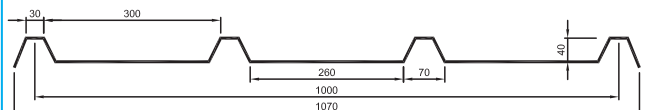

28. HUSKY RIB

OTHER NAMES:	
COVER:	715
PITCH:	178
WIDTH:	805
NOTES:	

29. INVERTED BOX RIB

OTHER NAMES:	
COVER:	920
PITCH:	185
WIDTH:	980
NOTES:	

30. KINGSPAN KS 1000 RW

OTHER NAMES:	
COVER:	1000
PITCH:	330
WIDTH:	1070
NOTES:	