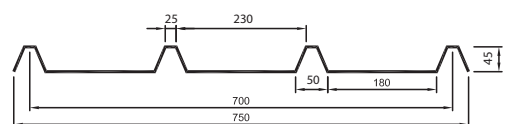

19. DOUBLE WIDTH CLIPOK 812

OTHER NAMES:	
COVER:	812
PITCH:	203
WIDTH:	850
NOTES: