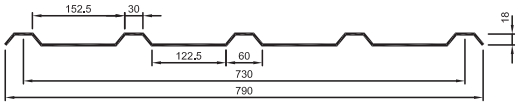

20. DOUBLE WIDTH SPEEDECK 1000

OTHER NAMES:	SPEEDECK 500 - DOUBLE WIDTH
COVER:	1000
PITCH:	250
WIDTH:	1044
NOTES:	

*Minimum order quantity may apply to certain profiles.

Ampelite fibreglass sheet profiles available.

These profiles cover current and superseded roofing used in Australia and New Zealand. Weights: 2400 to 4880 gsm.

21. DURABUILT

OTHER NAMES:	
COVER:	730
PITCH:	183
WIDTH:	790
NOTES:	

22. ELEVATED ROOF LIGHT

OTHER NAMES:	
SIZES:	340 460 540 580
WIDTH:	640
NOTES:	

P.O.A. Min Order 200L/M

23. FLAT 1000

OTHER NAMES	
COVER:	1000
PITCH:	
WIDTH:	
NOTES:	

24. FLAT DECK

OTHER NAMES:	
COVER:	260
PITCH:	
WIDTH:	304
NOTES:	MANUFACTURER: LYSAGHT