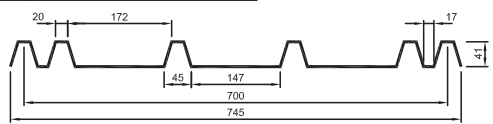

13. CLEARSLIDE 405

OTHER NAMES:	
COVER:	405
PITCH:	
WIDTH:	440
NOTES: