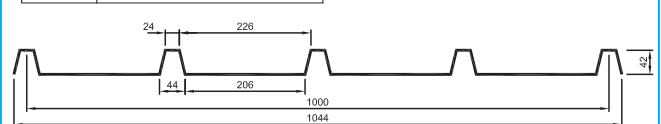

20. DOUBLE WIDTH SPEEDECK 1000

OTHER NAMES:	SPEEDECK 500 - DOUBLE WIDTH
COVER:	1000
PITCH:	250
WIDTH:	1044
NOTES:	

*Minimum order quantity may apply to certain profiles.

Ampelite fibreglass sheet profiles available.