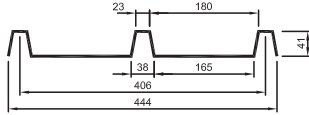

31. KLIPLOK 406

OTHER NAMES:	
COVER:	406
PITCH:	203
WIDTH:	444
NOTES:	

32. KLIPLOK 467

OTHER NAMES:	
COVER:	467
PITCH:	233
WIDTH:	527
NOTES: