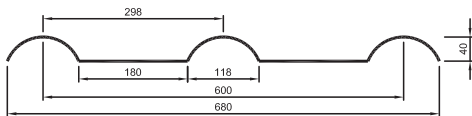

41. OUTBACK

OTHER NAMES:	
COVER:	245
PITCH:	
WIDTH:	270
NOTES:	MANUFACTURER: STRATCO

42. PATIO DECK

OTHER NAMES:	
COVER:	292
PITCH:	
WIDTH:	325
NOTES:	

43. PRODEK

OTHER NAMES:	
COVER:	660
PITCH:	220
WIDTH:	740
NOTES:	

44. QUIKRIB 600

OTHER NAMES:	INTEGRITY 600
COVER:	600
PITCH:	298
WIDTH:	680
NOTES:	

45. QUICKRIB 900

OTHER NAMES:	INTEGRITY 900
COVER:	900
PITCH:	298
WIDTH:	1000
NOTES:	

46. RITE LITE

OTHER NAMES:	
COVER:	800
PITCH:	160
WIDTH:	810
NOTES:	PROPRIETARY ITEM