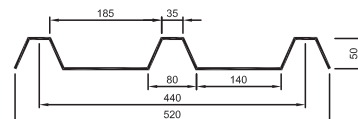

47. ROLLTOP RIDGE

OTHER NAMES:	
COVER:	345
PITCH:	
WIDTH:	
NOTES:	

48. SHED CITY 4-RIB

OTHER NAMES:	
COVER:	686
PITCH:	228
WIDTH:	740
NOTES:	

49. SOLASPAN

OTHER NAMES:	
COVER:	1000
PITCH:	250
WIDTH:	1065
NOTES:	

50. SPACEDEK

OTHER NAMES:	
COVER:	1000
PITCH:	250
WIDTH:	1065
NOTES:	

*Minimum order quantity may apply to certain profiles.

Ampelite fibreglass sheet profiles available.

These profiles cover current and superseded roofing used in Australia and New Zealand. Weights: 2400 to 4880 gsm.