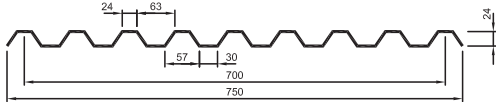

51. SPANDEK 700

OTHER NAMES:	APSPAN MULTIDECK HI-TEN MULTISPAN PROSPAN STEELSPAN 700 SURESPAN 700 ULTRASPAN
COVER:	700
PITCH:	87
WIDTH:	750
NOTES:	DUAL ROOF: 2, 4, 6, 8

52. SPANDEK OLD 760

OTHER NAMES:	
COVER:	760
PITCH:	84.5
WIDTH:	820
NOTES:	DUAL ROOF: 2, 4, 7, 9