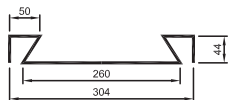

OTHER NAMES:	
SIZES:	340 460 540 580
WIDTH:	640
NOTES:	

P.O.A. Min Order 200L/M

23. FLAT 1000

OTHER NAMES	
COVER:	1000
PITCH:	
WIDTH:	
NOTES:	

24. FLAT DECK

OTHER NAMES:	
COVER:	260
PITCH:	
WIDTH:	304
NOTES:	MANUFACTURER: LYSAGHT