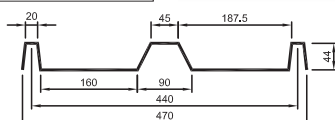

5. APOLLO DEK

OTHER NAMES:	
COVER:	440
PITCH:	220
WIDTH:	470
NOTES: