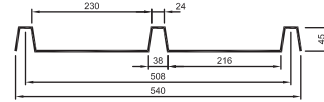

56. SPEEDECK 508

OTHER NAMES:	METLOK 500
COVER:	508
PITCH:	254
WIDTH:	540
NOTES:	

57. SPEEDECK ULTRA 700

OTHER NAMES:	APDECK 685 KINGCLIP 700 (FIELDERS) SPEEDECK ULTRA 700 (STRAMIT) TOPDEK (STRATCO) METLOK 680
COVER:	700
PITCH:	233
WIDTH:	750
NOTES: