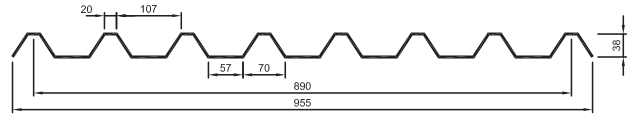

34. LONGSPAN

OTHER NAMES:	
COVER:	700
PITCH:	100
WIDTH:	760
NOTES:	MANUFACTURER: STRAMIT DUAL ROOF: 2, 4, 5, 7

35. LT6

OTHER NAMES:	
COVER:	760
PITCH:	127
WIDTH:	820
NOTES:	LT5 IS 633 COVER

36. LT7

OTHER NAMES:	
COVER:	890
PITCH:	127
WIDTH:	955
NOTES:	MANUFACTURER: CAPRAL