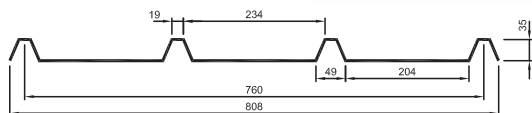

*Minimum order quantity may apply to certain profiles.

71. WOODRUFF HI-RIB

OTHER NAMES:	HI-RIB 760
COVER:	760
PITCH:	190
WIDTH:	850
NOTES:	

72. WUNDERLICH DEEP SIX

OTHER NAMES:	
COVER:	965
PITCH:	138
WIDTH:	1040
NOTES:	