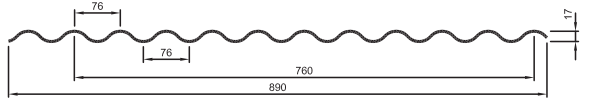

16. CORRUGATED

OTHER NAMES:	CORODEK COWELL CUSTOM ORB JET DECK MARATHON ROLEX ROMA
COVER:	760
PITCH:	76
NOTES:	890
WIDTH:	DOUBLE COVER COG DUAL ROOF: 2, 5, 8, 11

17. DECKING 450

OTHER NAMES:	LOCKDEK 450 SUREDEK 450
COVER:	450
PITCH:	225
WIDTH:	490
NOTES: