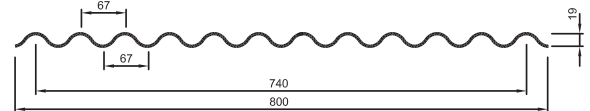

Ampelite fibreglass sheet profiles available.

These profiles cover current and superseded roofing used in Australia and New Zealand. Weights: 2400 to 4880 gsm.

51. SPANDEK 700

OTHER NAMES:	APSPAN MULTIDECK HI-TEN MULTISPAN PROSPAN STEELSPAN 700 SURESPAN 700 ULTRASPAN
COVER:	700
PITCH:	87
WIDTH:	750
NOTES:	DUAL ROOF: 2, 4, 6, 8

52. SPANDEK OLD 760

OTHER NAMES:	
COVER:	760
PITCH:	84.5
WIDTH:	820
NOTES:	DUAL ROOF: 2, 4, 7, 9

53. SPANRIB 600

OTHER NAMES:	
COVER:	544
PITCH:	
WIDTH:	620
NOTES:	

54. SPANRIB 820

OTHER NAMES:	INTEGRITY 820
COVER:	820
PITCH:	273
WIDTH:	900
NOTES:	MANUFACTURER: BHP

55. SPEEDECK 500

OTHER NAMES:	APDECK 500 HI-RIB 500 SUNDEK 500
COVER:	500
PITCH:	250
WIDTH:	540
NOTES:	MANUFACTURER: STRAMIT

56. SPEEDECK 508

OTHER NAMES:	METLOK 500
COVER:	508
PITCH:	254
WIDTH:	540
NOTES:	

57. SPEEDECK ULTRA 700

OTHER NAMES:	APDECK 685 KINGCLIP 700 (FIELDERS) SPEEDECK ULTRA 700 (STRAMIT) TOPDEK (STRATCO) METLOK 680
COVER:	700
PITCH:	233
WIDTH:	750
NOTES:	

58. STEEL CHIEF

OTHER NAMES:	
COVER:	740
PITCH:	67
WIDTH:	800
NOTES:	

59. STRAN ROOF

OTHER NAMES:	INDENG
COVER:	915
PITCH:	305
WIDTH:	1000
NOTES:	

60. SUNSET

OTHER NAMES:	
COVER:	300
PITCH:	
WIDTH:	342
NOTES:	MANUFACTURER: STRAMIT

*Minimum order quantity may apply to certain profiles.