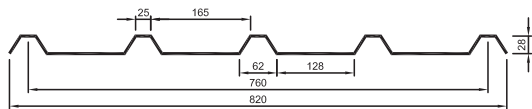

These profiles cover current and superseded roofing used in Australia and New Zealand. Weights: 2400 to 4880 gsm.

1. 5-RIB

OTHER NAMES:	APCLAD COWELL DECK HANDEK M-CLAD MONOCLAD ROOFDEK STEELCLAD 762 SUPERDEK TRIMCLAD TRIMDEK
COVER:	760
PITCH:	190
WIDTH:	820
NOTES:	