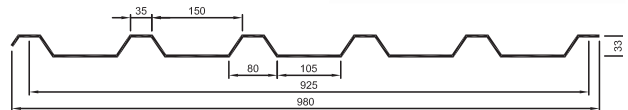

8. BROWNBUILT 305

OTHER NAMES:	DECKING 305 SNAPTITE 305 LONGLINE 305
COVER:	305
PITCH:	152.5
WIDTH:	315
NOTES:	

9. BROWNBUILT 406

OTHER NAMES:	DECKING 406 DIAMONDEK 406 SNAPLOK 406 SNAPTITE 406
COVER:	406
PITCH:	203
WIDTH:	425
NOTES:	

10. CAPACITY PLUS

OTHER NAMES:	
COVER:	810
PITCH:	270
WIDTH:	890
NOTES:	

Ampelite fibreglass sheet profiles available.

These profiles cover current and superseded roofing used in Australia and New Zealand. Weights: 2400 to 4880 gsm.