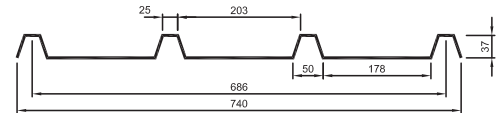

Ampelite fibreglass sheet profiles available.

These profiles cover current and superseded roofing used in Australia and New Zealand. Weights: 2400 to 4880 gsm.

41. OUTBACK

OTHER NAMES:	
COVER:	245
PITCH:	
WIDTH:	270
NOTES:	MANUFACTURER: STRATCO

42. PATIO DECK

OTHER NAMES:	
COVER:	292
PITCH:	
WIDTH:	325
NOTES:	

43. PRODEK

OTHER NAMES:	
COVER:	660
PITCH:	220
WIDTH:	740
NOTES:	

44. QUIKRIB 600

OTHER NAMES:	INTEGRITY 600
COVER:	600
PITCH:	298
WIDTH:	680
NOTES:	

45. QUICKRIB 900

OTHER NAMES:	INTEGRITY 900
COVER:	900
PITCH:	298
WIDTH:	1000
NOTES:	

46. RITE LITE

OTHER NAMES:	
COVER:	800
PITCH:	160
WIDTH:	810
NOTES:	PROPRIETARY ITEM

47. ROLLTOP RIDGE

OTHER NAMES:	
COVER:	345
PITCH:	
WIDTH:	
NOTES:	

48. SHED CITY 4-RIB

OTHER NAMES:	
COVER:	686
PITCH:	228
WIDTH:	740
NOTES:	

49. SOLASPAN

OTHER NAMES:	
COVER:	1000
PITCH:	250
WIDTH:	1065
NOTES:	

50. SPACEDEK

OTHER NAMES:	
COVER:	1000
PITCH:	250
WIDTH:	1065
NOTES:	

*Minimum order quantity may apply to certain profiles.