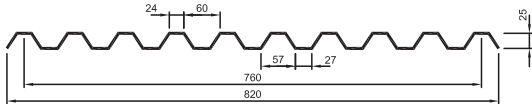

53. SPANRIB 600

OTHER NAMES:	
COVER:	544
PITCH:	
WIDTH:	620
NOTES: