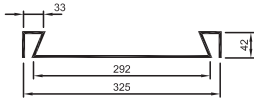

Ampelite fibreglass sheet profiles available.

These profiles cover current and superseded roofing used in Australia and New Zealand. Weights: 2400 to 4880 gsm.

41. OUTBACK

OTHER NAMES:	
COVER:	245
PITCH:	
WIDTH:	270
NOTES:	MANUFACTURER: STRATCO

42. PATIO DECK

OTHER NAMES:	
COVER:	292
PITCH:	
WIDTH:	325
NOTES:	

43. PRODEK

OTHER NAMES:	
COVER:	660
PITCH:	220
WIDTH:	740
NOTES:	

44. QUIKRIB 600

OTHER NAMES:	INTEGRITY 600
COVER:	600
PITCH:	298
WIDTH:	680
NOTES:	

45. QUICKRIB 900

OTHER NAMES:	INTEGRITY 900
COVER:	900
PITCH:	298
WIDTH:	1000
NOTES:	

46. RITE LITE

OTHER NAMES:	
COVER:	800
PITCH:	160
WIDTH:	810
NOTES:	PROPRIETARY ITEM

47. ROLLTOP RIDGE

OTHER NAMES:	
COVER:	345
PITCH:	
WIDTH:	
NOTES:	

48. SHED CITY 4-RIB

OTHER NAMES:	
COVER:	686
PITCH:	228
WIDTH:	740
NOTES:	

49. SOLASPAN

OTHER NAMES:	
COVER:	1000
PITCH:	250
WIDTH:	1065
NOTES:	

50. SPACEDEK

OTHER NAMES:	
COVER:	1000
PITCH:	250
WIDTH:	1065
NOTES:	

*Minimum order quantity may apply to certain profiles.