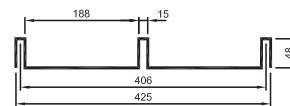

5. APOLLO DEK

OTHER NAMES:	
COVER:	440
PITCH:	220
WIDTH:	470
NOTES:	

6. BOX RIB 4

OTHER NAMES:	
COVER:	740
PITCH:	185
WIDTH:	800
NOTES:	MANUFACTURER: HH ROBERTSON

7. BOX RIB 5

OTHER NAMES:	
COVER:	925
PITCH:	185
WIDTH:	980
NOTES:	MANUFACTURER: HH ROBERTSON

8. BROWNBUILT 305

OTHER NAMES:	DECKING 305 SNAPTITE 305 LONGLINE 305
COVER:	305
PITCH:	152.5
WIDTH:	315
NOTES:	

9. BROWNBUILT 406

OTHER NAMES:	DECKING 406 DIAMONDEK 406 SNAPLOK 406 SNAPTITE 406
COVER:	406
PITCH:	203
WIDTH:	425
NOTES:	

10. CAPACITY PLUS

OTHER NAMES:	
COVER:	810
PITCH:	270
WIDTH:	890
NOTES:	

Ampelite fibreglass sheet profiles available.

These profiles cover current and superseded roofing used in Australia and New Zealand. Weights: 2400 to 4880 gsm.