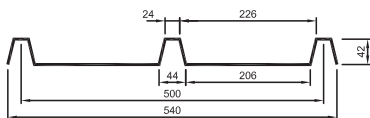

53. SPANRIB 600

OTHER NAMES:	
COVER:	544
PITCH:	
WIDTH:	620
NOTES:	

54. SPANRIB 820

OTHER NAMES:	INTEGRITY 820
COVER:	820
PITCH:	273
WIDTH:	900
NOTES:	MANUFACTURER: BHP

55. SPEEDECK 500

OTHER NAMES:	APDECK 500 HI-RIB 500 SUNDEK 500
COVER:	500
PITCH:	250
WIDTH:	540
NOTES:	MANUFACTURER: STRAMIT