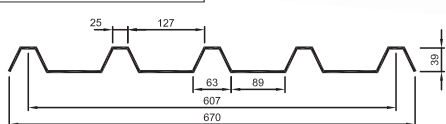

10. CAPACITY PLUS

OTHER NAMES:	
COVER:	810
PITCH:	270
WIDTH:	890
NOTES:	

Ampelite fibreglass sheet profiles available.

These profiles cover current and superseded roofing used in Australia and New Zealand. Weights: 2400 to 4880 gsm.

11. CENTENARY DECK

OTHER NAMES:	FIELDERS DECK II
COVER:	310
PITCH:	
WIDTH:	330
NOTES:	MANUFACTURER: FIELDERS

12. CLEARSLIDE

OTHER NAMES:	
COVER:	700
PITCH:	192
WIDTH:	745
NOTES:	USE FOR LONG LENGTH METAL SHEETING

13. CLEARSLIDE 405

OTHER NAMES:	
COVER:	405
PITCH:	
WIDTH:	440
NOTES:	

14. COMALCO DOUBLE RIB

OTHER NAMES:	ALCOA SPAN 4
COVER:	916
PITCH:	229
WIDTH:	981
NOTES:	

15. COMALCO WG

OTHER NAMES:	WG PROFILE
COVER:	607
PITCH:	152
WIDTH:	670
NOTES:	