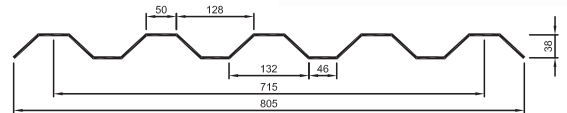

28. HUSKY RIB

OTHER NAMES:	
COVER:	715
PITCH:	178
WIDTH:	805
NOTES: