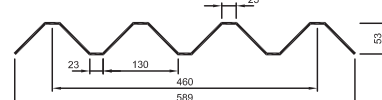

69. WEST SPAN

OTHER NAMES:	
COVER:	460
PITCH:	153
WIDTH:	460
NOTES: