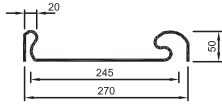

41. OUTBACK

OTHER NAMES:	
COVER:	245
PITCH:	
WIDTH:	270
NOTES:	MANUFACTURER: STRATCO

42. PATIO DECK

OTHER NAMES:	
COVER:	292
PITCH:	
WIDTH:	325
NOTES: