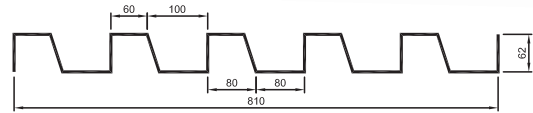

44. QUIKRIB 600

OTHER NAMES:	INTEGRITY 600
COVER:	600
PITCH:	298
WIDTH:	680
NOTES:	

45. QUICKRIB 900

OTHER NAMES:	INTEGRITY 900
COVER:	900
PITCH:	298
WIDTH:	1000
NOTES:	

46. RITE LITE

OTHER NAMES:	
COVER:	800
PITCH:	160
WIDTH:	810
NOTES:	PROPRIETARY ITEM