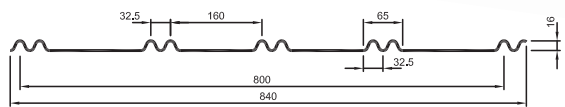

65. UNI DECK 600

OTHER NAMES:	
COVER:	600
PITCH:	200
WIDTH:	645
NOTES:	MANUFACTURER: ALDECK

66. V-BEAM

OTHER NAMES:	
COVER:	700
PITCH:	140
WIDTH:	800
NOTES:	

67. V-CRIMP

OTHER NAMES:	
COVER:	800
PITCH:	193
WIDTH:	840
NOTES:	LAPS OVER AND UNDER METAL CLADDING - NOT A TIDY FIT