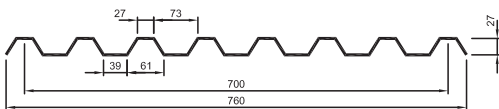

35. LT6

OTHER NAMES:	
COVER:	760
PITCH:	127
WIDTH:	820
NOTES:	LT5 IS 633 COVER