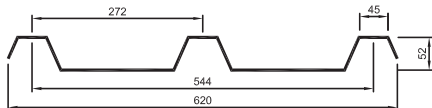

54. SPANRIB 820

OTHER NAMES:	INTEGRITY 820
COVER:	820
PITCH:	273
WIDTH:	900
NOTES:	MANUFACTURER: BHP