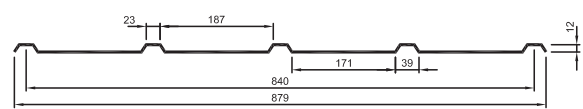

40. OLD TRIMDEK

OTHER NAMES:	
COVER:	760
PITCH:	127
WIDTH:	823
NOTES:	DUAL ROOF: 1, 3, 5, 7

*Minimum order quantity may apply to certain profiles.

Ampelite fibreglass sheet profiles available.

These profiles cover current and superseded roofing used in Australia and New Zealand. Weights: 2400 to 4880 gsm.