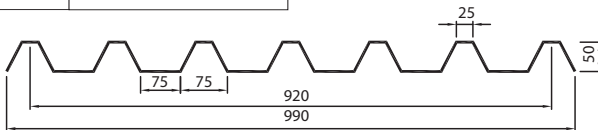

3. ALCOA BIG 6

OTHER NAMES:	
COVER:	920
PITCH:	150
WIDTH:	990
NOTES: