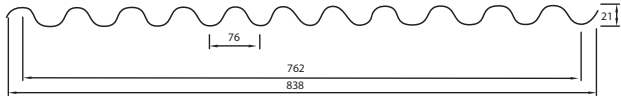

64. TRUE OAK - SUPER 5

OTHER NAMES:	TRUE OAK SUPER 5
COVER:	735
PITCH:	122.50
WIDTH:	844
NOTES:	MANUFACTURER: REVOLUTION ROOFING