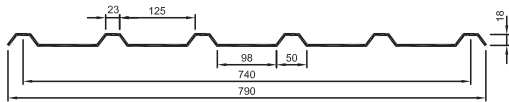

2. ABSCO

OTHER NAMES:	
COVER:	740
PITCH:	148
WIDTH:	790
NOTES: