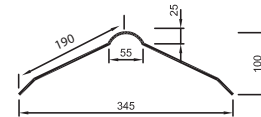

48. SHED CITY 4-RIB

OTHER NAMES:	
COVER:	686
PITCH:	228
WIDTH:	740
NOTES: