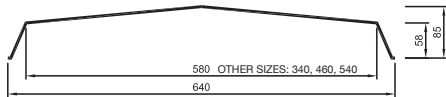

20. DOUBLE WIDTH SPEEDECK 1000

OTHER NAMES:	SPEEDECK 500 - DOUBLE WIDTH
COVER:	1000
PITCH:	250
WIDTH:	1044
NOTES:	

*Minimum order quantity may apply to certain profiles.

Ampelite fibreglass sheet profiles available.

These profiles cover current and superseded roofing used in Australia and New Zealand. Weights: 2400 to 4880 gsm.

21. DURABUILT

OTHER NAMES:	
COVER:	730
PITCH:	183
WIDTH:	790
NOTES:	

22. ELEVATED ROOF LIGHT

OTHER NAMES:	
SIZES:	340 460 540 580
WIDTH:	640
NOTES:	

P.O.A. Min Order 200L/M

23. FLAT 1000

OTHER NAMES	
COVER:	1000
PITCH:	
WIDTH:	
NOTES:	

24. FLAT DECK

OTHER NAMES:	
COVER:	260
PITCH:	
WIDTH:	304
NOTES:	MANUFACTURER: LYSAGHT