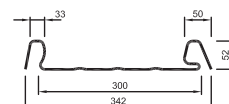

56. SPEEDECK 508

OTHER NAMES:	METLOK 500
COVER:	508
PITCH:	254
WIDTH:	540
NOTES:	

57. SPEEDECK ULTRA 700

OTHER NAMES:	APDECK 685 KINGCLIP 700 (FIELDERS) SPEEDECK ULTRA 700 (STRAMIT) TOPDEK (STRATCO) METLOK 680
COVER:	700
PITCH:	233
WIDTH:	750
NOTES:	

58. STEEL CHIEF

OTHER NAMES:	
COVER:	740
PITCH:	67
WIDTH:	800
NOTES:	

59. STRAN ROOF

OTHER NAMES:	INDENG
COVER:	915
PITCH:	305
WIDTH:	1000
NOTES:	

60. SUNSET

OTHER NAMES:	
COVER:	300
PITCH:	
WIDTH:	342
NOTES:	MANUFACTURER: STRAMIT

*Minimum order quantity may apply to certain profiles.

Ampelite fibreglass sheet profiles available.

These profiles cover current and superseded roofing used in Australia and New Zealand. Weights: 2400 to 4880 gsm.