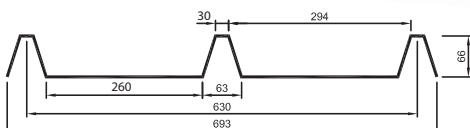

25. HIGH-KLIP 630

OTHER NAMES:	
COVER:	630
PITCH:	315
WIDTH:	693
NOTES: