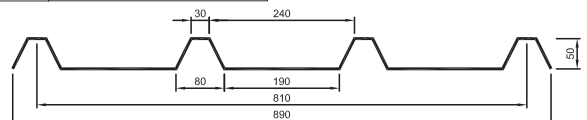

8. BROWNBUILT 305

OTHER NAMES:	DECKING 305 SNAPTITE 305 LONGLINE 305
COVER:	305
PITCH:	152.5
WIDTH:	315
NOTES:	

9. BROWNBUILT 406

OTHER NAMES:	DECKING 406 DIAMONDEK 406 SNAPLOK 406 SNAPTITE 406
COVER:	406
PITCH:	203
WIDTH:	425
NOTES:	

10. CAPACITY PLUS

OTHER NAMES:	
COVER:	810
PITCH:	270
WIDTH:	890
NOTES:	

Ampelite fibreglass sheet profiles available.

These profiles cover current and superseded roofing used in Australia and New Zealand. Weights: 2400 to 4880 gsm.