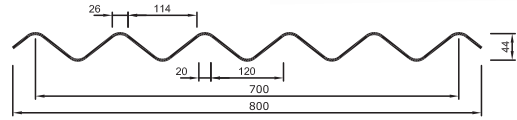

66. V-BEAM

OTHER NAMES:	
COVER:	700
PITCH:	140
WIDTH:	800
NOTES:	

67. V-CRIMP

OTHER NAMES:	
COVER:	800
PITCH:	193
WIDTH:	840
NOTES:	LAPS OVER AND UNDER METAL CLADDING - NOT A TIDY FIT