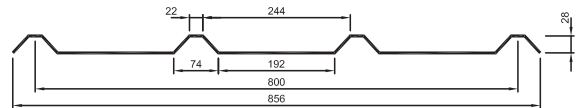

Ampelite fibreglass sheet profiles available.

These profiles cover current and superseded roofing used in Australia and New Zealand. Weights: 2400 to 4880 gsm.

31. KLIPLOK 406

OTHER NAMES:	
COVER:	406
PITCH:	203
WIDTH:	444
NOTES:	

32. KLIPLOK 467

OTHER NAMES:	
COVER:	467
PITCH:	233
WIDTH:	527
NOTES:	

33. KLIPLOK 700

OTHER NAMES:	SUREDECK 700
COVER:	700
PITCH:	233
WIDTH:	760
NOTES:	MANUFACTURER: LYSAGHT

34. LONGSPAN

OTHER NAMES:	
COVER:	700
PITCH:	100
WIDTH:	760
NOTES:	MANUFACTURER: STRAMIT DUAL ROOF: 2, 4, 5, 7

35. LT6

OTHER NAMES:	
COVER:	760
PITCH:	127
WIDTH:	820
NOTES:	LT5 IS 633 COVER

36. LT7

OTHER NAMES:	
COVER:	890
PITCH:	127
WIDTH:	955
NOTES:	MANUFACTURER: CAPRAL

37. MEGA CLAD

OTHER NAMES:	
COVER:	800
PITCH:	266
WIDTH:	856
NOTES:	MANUFACTURER: STRAMIT

38. METECNOSPAN

OTHER NAMES:	
COVER:	1000
PITCH:	
WIDTH:	
NOTES:	MANUFACTURER: BONDOR

39. MULTICLAD

OTHER NAMES:	
COVER:	840
PITCH:	210
WIDTH:	879
NOTES:	MANUFACTURER: LYSAGHT

40. OLD TRIMDEK

OTHER NAMES:	
COVER:	760
PITCH:	127
WIDTH:	823
NOTES:	DUAL ROOF: 1, 3, 5, 7

*Minimum order quantity may apply to certain profiles.