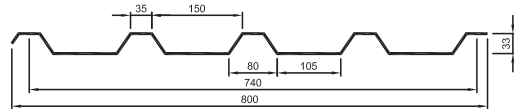

6. BOX RIB 4

OTHER NAMES:	
COVER:	740
PITCH:	185
WIDTH:	800
NOTES:	MANUFACTURER: HH ROBERTSON