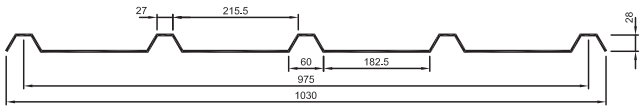

63. TRUE OAK - DEEP 21MM

OTHER NAMES:	TRUE OAK DEEP 21MM
COVER:	762
PITCH:	76
WIDTH:	838
NOTES:	MANUFACTURER: REVOLUTION ROOFING