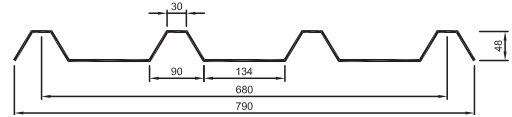

26. HI RIB 680

OTHER NAMES:	
COVER:	680
PITCH:	224
WIDTH:	790
NOTES:	

27. HURRICANE RIB

OTHER NAMES:	
COVER:	948
PITCH:	158
WIDTH:	1023
NOTES: