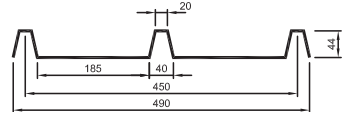

18. DECKING 700

OTHER NAMES:	APDECK 685 KINGCLIP 700 (FIELDERS) SPEEDECK ULTRA 700 (STRAMIT) TOPDEK (STRATCO) METLOK 680
COVER:	700
PITCH:	233
WIDTH:	750
NOTES: