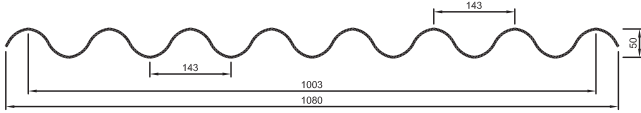

61. SUPER SIX

OTHER NAMES:	HARDIES SUPER SIX
COVER:	1003
PITCH:	143
WIDTH:	1080
NOTES:	MANUFACTURER: JAMES HARDIE

62. TROPICAL TRIMDEK

OTHER NAMES:	T DEK 975
COVER:	975
PITCH:	244
WIDTH:	1030
NOTES: