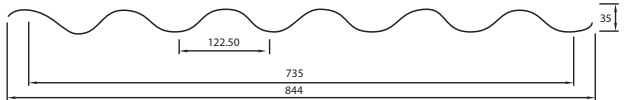

Ampelite fibreglass sheet profiles available.

These profiles cover current and superseded roofing used in Australia and New Zealand. Weights: 2400 to 4880 gsm.

61. SUPER SIX

OTHER NAMES:	HARDIES SUPER SIX
COVER:	1003
PITCH:	143
WIDTH:	1080
NOTES:	MANUFACTURER: JAMES HARDIE

62. TROPICAL TRIMDEK

OTHER NAMES:	T DEK 975
COVER:	975
PITCH:	244
WIDTH:	1030
NOTES:	

63. TRUE OAK - DEEP 21MM

OTHER NAMES:	TRUE OAK DEEP 21MM
COVER:	762
PITCH:	76
WIDTH:	838
NOTES:	MANUFACTURER: REVOLUTION ROOFING

64. TRUE OAK - SUPER 5

OTHER NAMES:	TRUE OAK SUPER 5
COVER:	735
PITCH:	122.50
WIDTH:	844
NOTES:	MANUFACTURER: REVOLUTION ROOFING

65. UNI DECK 600

OTHER NAMES:	
COVER:	600
PITCH:	200
WIDTH:	645
NOTES:	MANUFACTURER: ALDECK

66. V-BEAM

OTHER NAMES:	
COVER:	700
PITCH:	140
WIDTH:	800
NOTES:	

67. V-CRIMP

OTHER NAMES:	
COVER:	800
PITCH:	193
WIDTH:	840
NOTES:	LAPS OVER AND UNDER METAL CLADDING - NOT A TIDY FIT

68. V-RIB (AUST)

OTHER NAMES:	
COVER:	915
PITCH:	100
WIDTH:	990
NOTES:	MANUFACTURER: CAPRAL

69. WEST SPAN

OTHER NAMES:	
COVER:	460
PITCH:	153
WIDTH:	460
NOTES:	

70. WIDECLIP 760

OTHER NAMES:	
COVER:	760
PITCH:	253
WIDTH:	808
NOTES:	MANUFACTURER: FIELDERS

*Minimum order quantity may apply to certain profiles.