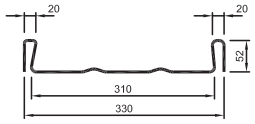

8. BROWNBUILT 305

OTHER NAMES:	DECKING 305 SNAPTITE 305 LONGLINE 305
COVER:	305
PITCH:	152.5
WIDTH:	315
NOTES:	

9. BROWNBUILT 406

OTHER NAMES:	DECKING 406 DIAMONDEK 406 SNAPLOK 406 SNAPTITE 406
COVER:	406
PITCH:	203
WIDTH:	425
NOTES:	

10. CAPACITY PLUS

OTHER NAMES:	
COVER:	810
PITCH:	270
WIDTH:	890
NOTES:	

Ampelite fibreglass sheet profiles available.

These profiles cover current and superseded roofing used in Australia and New Zealand. Weights: 2400 to 4880 gsm.

11. CENTENARY DECK

OTHER NAMES:	FIELDERS DECK II
COVER:	310
PITCH:	
WIDTH:	330
NOTES:	MANUFACTURER: FIELDERS

12. CLEARSLIDE

OTHER NAMES:	
COVER:	700
PITCH:	192
WIDTH:	745
NOTES:	USE FOR LONG LENGTH METAL SHEETING