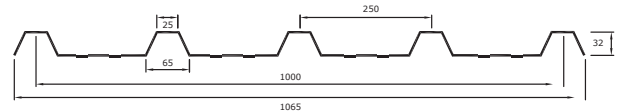

47. ROLLTOP RIDGE

OTHER NAMES:	
COVER:	345
PITCH:	
WIDTH:	
NOTES:	

48. SHED CITY 4-RIB

OTHER NAMES:	
COVER:	686
PITCH:	228
WIDTH:	740
NOTES:	

49. SOLASPAN

OTHER NAMES:	
COVER:	1000
PITCH:	250
WIDTH:	1065
NOTES:	

50. SPACEDEK

OTHER NAMES:	
COVER:	1000
PITCH:	250
WIDTH:	1065
NOTES:	

*Minimum order quantity may apply to certain profiles.

Ampelite fibreglass sheet profiles available.

These profiles cover current and superseded roofing used in Australia and New Zealand. Weights: 2400 to 4880 gsm.