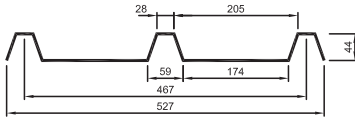

33. KLIPLOK 700

OTHER NAMES:	SUREDECK 700
COVER:	700
PITCH:	233
WIDTH:	760
NOTES:	MANUFACTURER: LYSAGHT