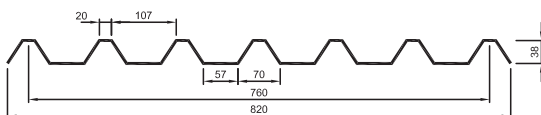

Ampelite fibreglass sheet profiles available.

These profiles cover current and superseded roofing used in Australia and New Zealand. Weights: 2400 to 4880 gsm.

31. KLIPLOK 406

OTHER NAMES:	
COVER:	406
PITCH:	203
WIDTH:	444
NOTES:	

32. KLIPLOK 467

OTHER NAMES:	
COVER:	467
PITCH:	233
WIDTH:	527
NOTES:	

33. KLIPLOK 700

OTHER NAMES:	SUREDECK 700
COVER:	700
PITCH:	233
WIDTH:	760
NOTES:	MANUFACTURER: LYSAGHT

34. LONGSPAN

OTHER NAMES:	
COVER:	700
PITCH:	100
WIDTH:	760
NOTES:	MANUFACTURER: STRAMIT DUAL ROOF: 2, 4, 5, 7

35. LT6

OTHER NAMES:	
COVER:	760
PITCH:	127
WIDTH:	820
NOTES:	LT5 IS 633 COVER

36. LT7

OTHER NAMES:	
COVER:	890
PITCH:	127
WIDTH:	955
NOTES:	MANUFACTURER: CAPRAL

37. MEGA CLAD

OTHER NAMES:	
COVER:	800
PITCH:	266
WIDTH:	856
NOTES:	MANUFACTURER: STRAMIT

38. METECNOSPAN

OTHER NAMES:	
COVER:	1000
PITCH:	
WIDTH:	
NOTES:	MANUFACTURER: BONDOR

39. MULTICLAD

OTHER NAMES:	
COVER:	840
PITCH:	210
WIDTH:	879
NOTES:	MANUFACTURER: LYSAGHT

40. OLD TRIMDEK

OTHER NAMES:	
COVER:	760
PITCH:	127
WIDTH:	823
NOTES:	DUAL ROOF: 1, 3, 5, 7

*Minimum order quantity may apply to certain profiles.